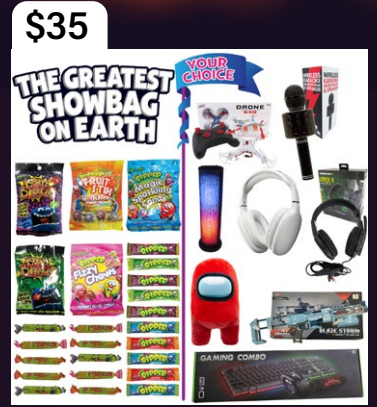

THE NATURAL CONFECTIONERY CO.

\$12

OREO

\$6

FRY'S TURKISH DELIGHT

Showbags are subject to change at anytime, some Showbags may not be available at any given session.

HOLIDAY FUN FAIR SHOWBAGS

Showbags are subject to change at anytime, some Showbags may not be available at any given session.

HOLIDAY FUN FAIR SHOWBAGS

Showbags are subject to change at anytime, some Showbags may not be available at any given session.

HOLIDAY FUN FAIR SHOWBAGS

\$6

\$6

Showbags are subject to change at anytime, some Showbags may not be available at any given session.