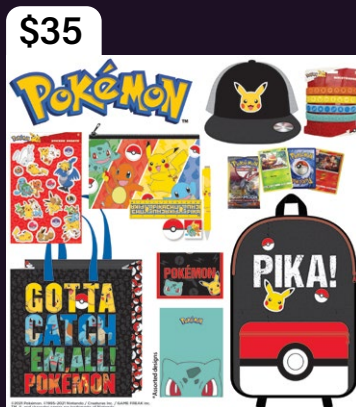

THE NATURAL CONFECTIONERY CO.

\$12

OREO

\$6

FRY'S TURKISH DELIGHT

Showbags are subject to change at anytime, some Showbags may not be available at any given session.

HOLIDAY FUN FAIR SHOWBAGS

Showbags are subject to change at anytime, some Showbags may not be available at any given session.

HOLIDAY FUN FAIR SHOWBAGS

Showbags are subject to change at anytime, some Showbags may not be available at any given session.

HOLIDAY FUN FAIR SHOWBAGS

\$6

\$6

Showbags are subject to change at anytime, some Showbags may not be available at any given session.